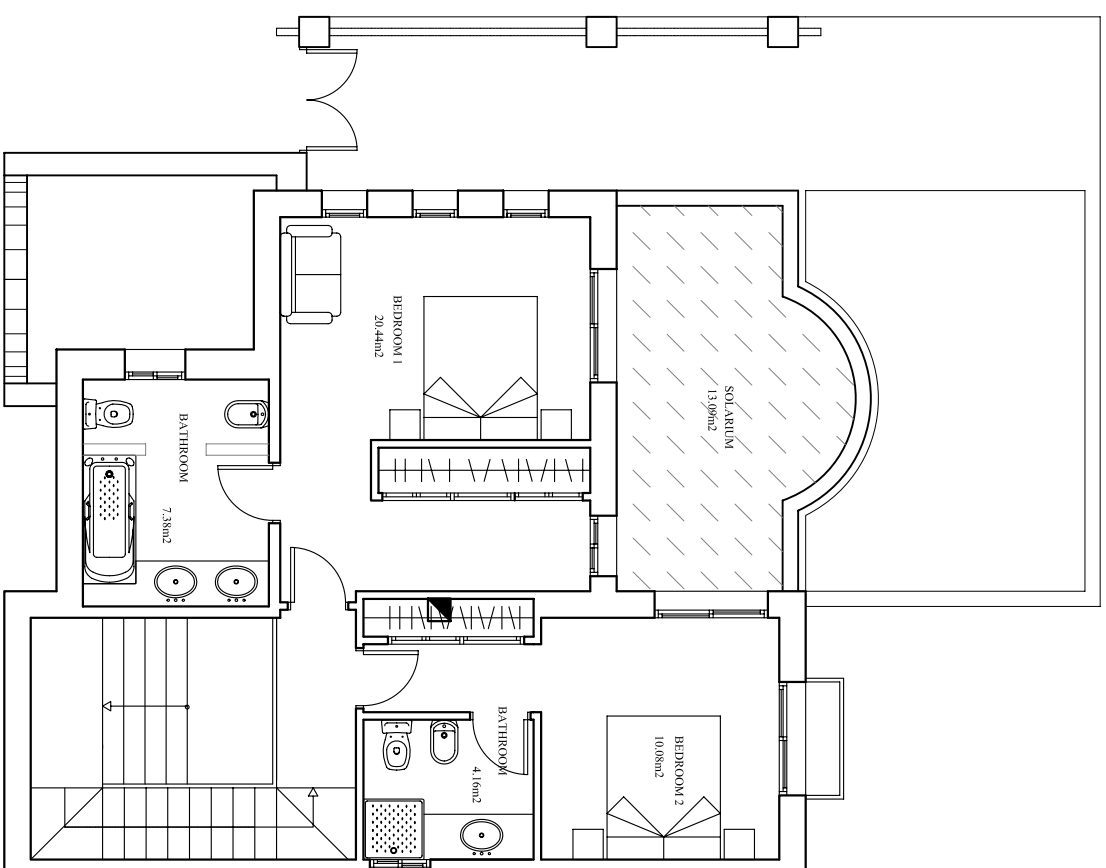

GROUND FLOOR

UPPER FLOOR

VVT 11 VILLA Type B "Freesia"				
Total	Porch	Terrace	Solarium	
159.5m <sup>2</sup>	14.77 m <sup>2</sup>	24.13m <sup>2</sup>	13.09m <sup>2</sup>	